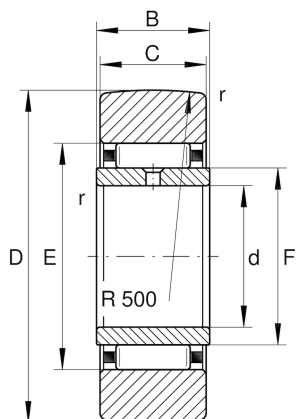

STO17-X

Yoke type track roller

Schaeffler ID:
0000536780000

Yoke type track rollers STO, without axial guidance, outer ring without ribs

Technical information

Main Dimensions & Performance Data

d	17 mm	Bore diameter
D	40 mm	Outside diameter
C	15.8 mm	Width, outer ring
$C_{r w}$	14,200 N	Basic dynamic load rating, radial
$C_{0r w}$	18,200 N	Basic static load rating, radial
$C_{ur w}$	2,550 N	Fatigue load limit, radial
n_{DG}	2,800 1/min	Speed on permanent grease lubrication
	0.113 kg	Weight

Dimensions

B	16 mm	Width, inner ring
E	29 mm	Raceway diameter outer ring
r_{min}	0.3 mm	Minimum chamfer dimension
F	22 mm	Raceway diameter inner ring
R	500 mm	Radius of outer ring outside profile